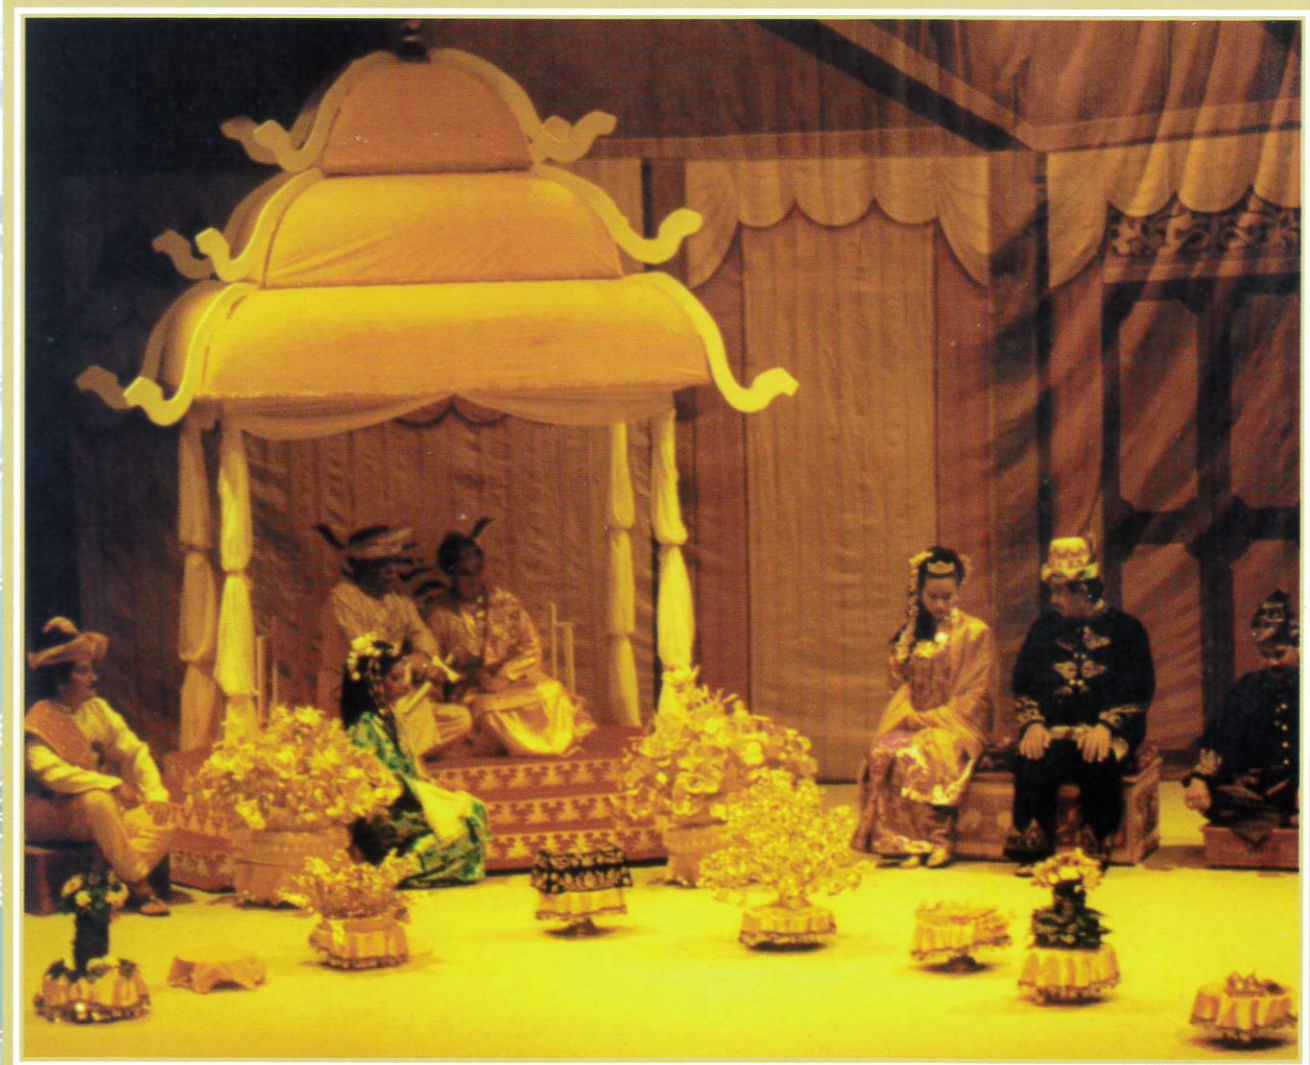

- Bangsawan - Malaysian Traditional Theatre
- Bangsawan - Teater Tradisional Malaysia